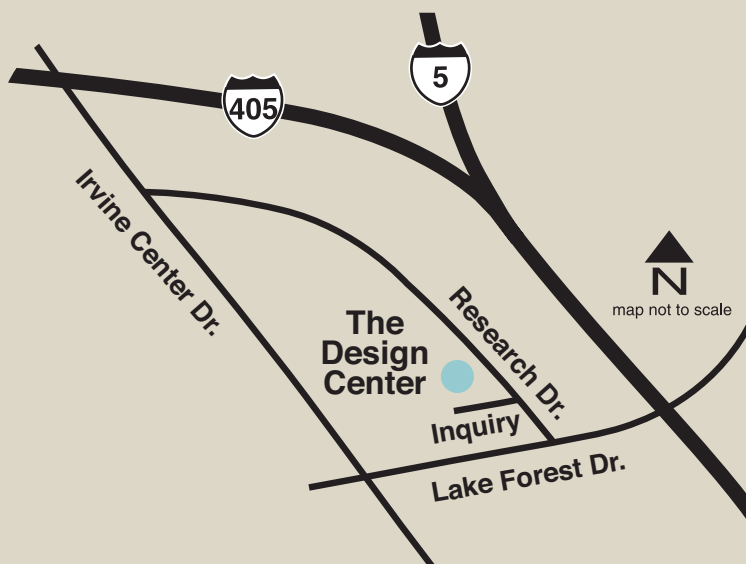

CALIFORNIA
PACIFIC
HOMES

Design
Center

9834 Research Drive Suite 150
Irvine, CA 92618
949.502.8729

Open daily: 9 a.m. - 5 p.m. By appointment only.

Directions from the 5 Freeway: From the 5 freeway traveling southbound exit Lake Forest and turn right, or from the 5 freeway traveling northbound exit at Lake Forest and make a left. Once on Lake Forest turn right at Research Drive, make an immediate left at Inquiry and then turn right as soon as you enter the parking lot. The Design Center is straight ahead in the last building on the right.

Directions from the 405 Freeway: Traveling southbound, exit at Irvine Center Drive, turn right, and then left on Research Drive. Proceed past Bake Parkway to Inquiry and turn right, and then immediately right again once you are in the parking lot. The Design Center is straight ahead in the last building on the right.

Access to the front door is on the side of the building.

www.calpacifichomes.com